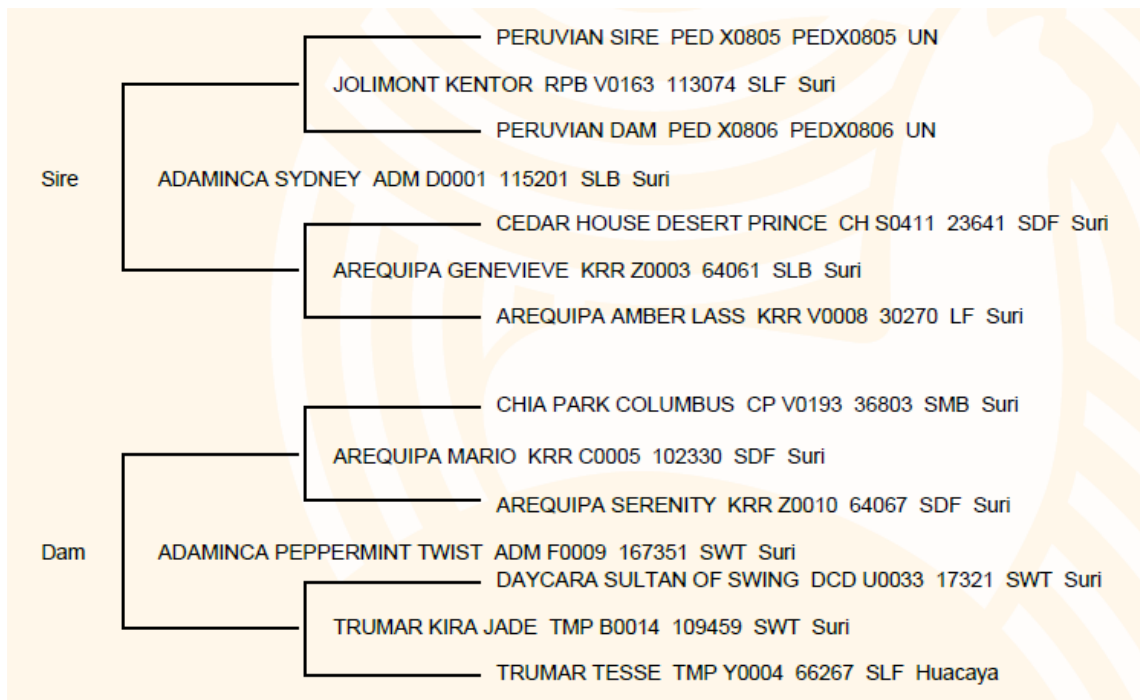

# MIOSHI PARK TOPAZ

**Date of birth:** 2 December 2018

**Colour:** Solid Medium/Dark Fawn

**Type:** Male, Suri

**IAR:** 247052

Fleece Results	NA
Micron Avg	
Micron Dev	
SD Micron	
CV (%)	
SF Micron	
CF %	

## Show Results

Show	Class	Placing
SA Colour Classic 2019	Halter-Junior Med/Dk Fawn Male	2
Victorian Colourbration	Halter-Junior Med/Dk Fawn Male	2