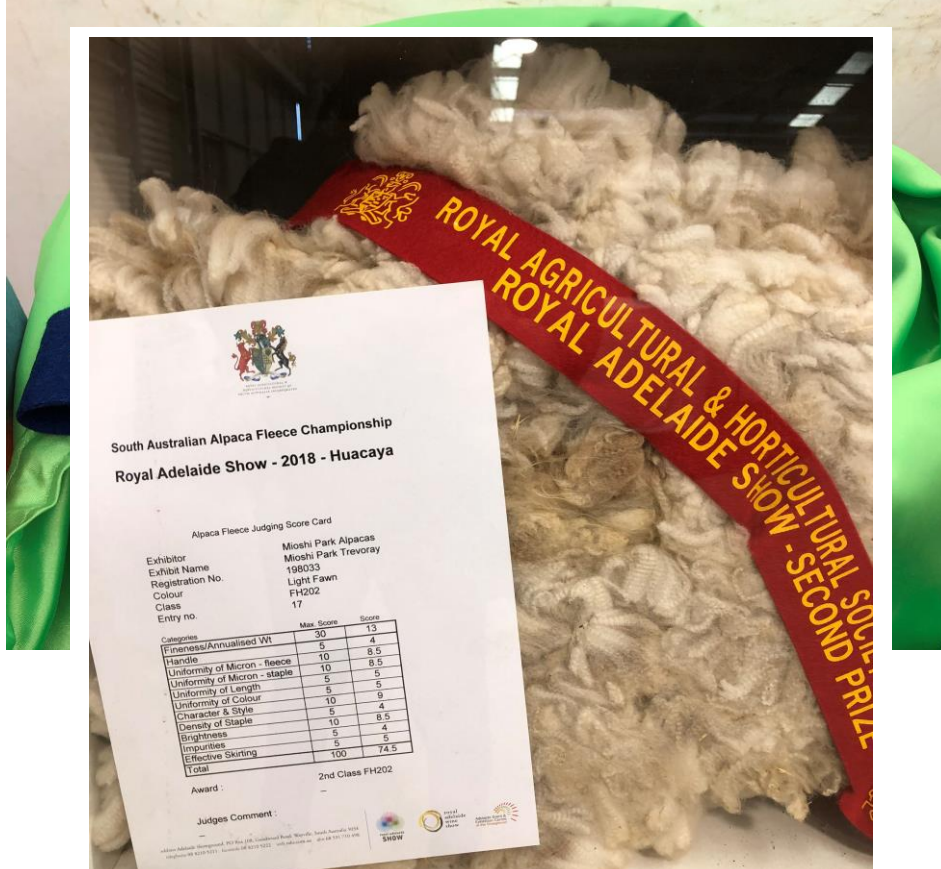

MIOSHI PARK TREVORAY

(wether)

Date of birth: 8 May 2016

Colour: Solid Light Fawn

Type: Male, Huacaya

IAR: 197033

Fleece Results	2016	2017	2018
Micron Avg	17.8	18.8	17.1
Micron Dev	-5.7	-4.7	-5.2
SD Micron	4.1	4.5	4.2
CV (%)	23.0	23.9	24.6
SF Micron	17.6	18.8	17.2
CF %	99.2	97.4	99.6

Show Results

Year	Show	Class	Result
2018	Clare	Fleece-Intermediate Light Fawn	1
	Strathalbyn	Fleece-Intermediate Light Fawn	1
	Royal Adelaide	Fleece-Intermediate Light Fawn	2
	SA Colour Classic	Fleece-Intermediate Light Fawn	2
	Mt Pleasant Show	Fleece-Intermediate Light Fawn	1
2017	Clare Show	Fleece-Junior Light Fawn	2

 South Australian Alpaca Fleece Championship
 Royal Adelaide Show - 2018 - Huacaya

Alpaca Fleece Judging Score Card

Exhibitor	Micshi Park Alpacas
Exhibit Name	Micshi Park Trevoray
Registration No.	198033
Colour	Light Fawn
Class	FH202
Entry no.	17