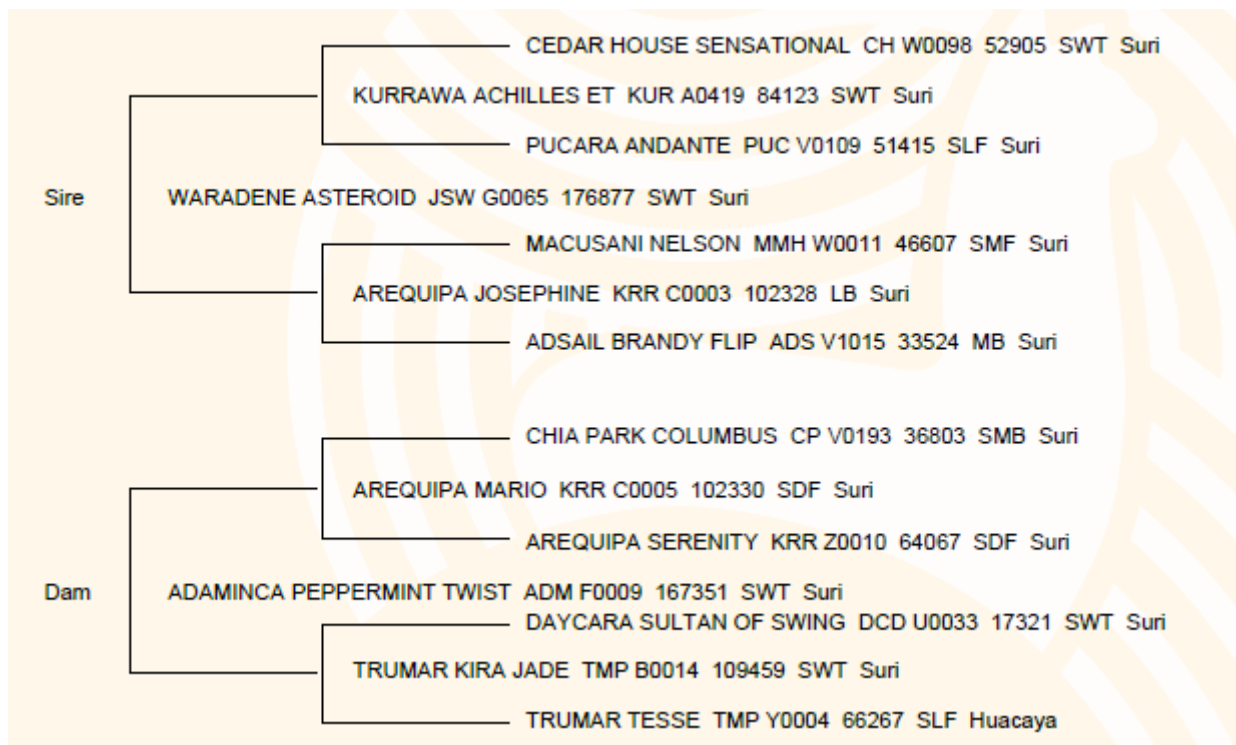

MIOSHI PARK LOLLY POP

Date of birth: 22 May 2016

Colour: Solid White

Type: Female, Suri

IAR: 197035

Fleece Results	2016	2017
Micron Avg	NA	22.1
Micron Dev	NA	-1.4
SD Micron	NA	4.3
CV (%)	NA	19.5
SF Micron	NA	21.2
CF %	NA	95.2

Show Results

Clare Show 2017	Halter	Champion Intermediate Female Suri 1st Suri Intermediate Female - White
Strathalbyn Show 2017	Halter	2nd Intermediate 12 to under 18 months Suri Female W+LFI

Progeny

Mioshi Park Carnelian (by Surilana Belle Boy ET), 16/11/2018