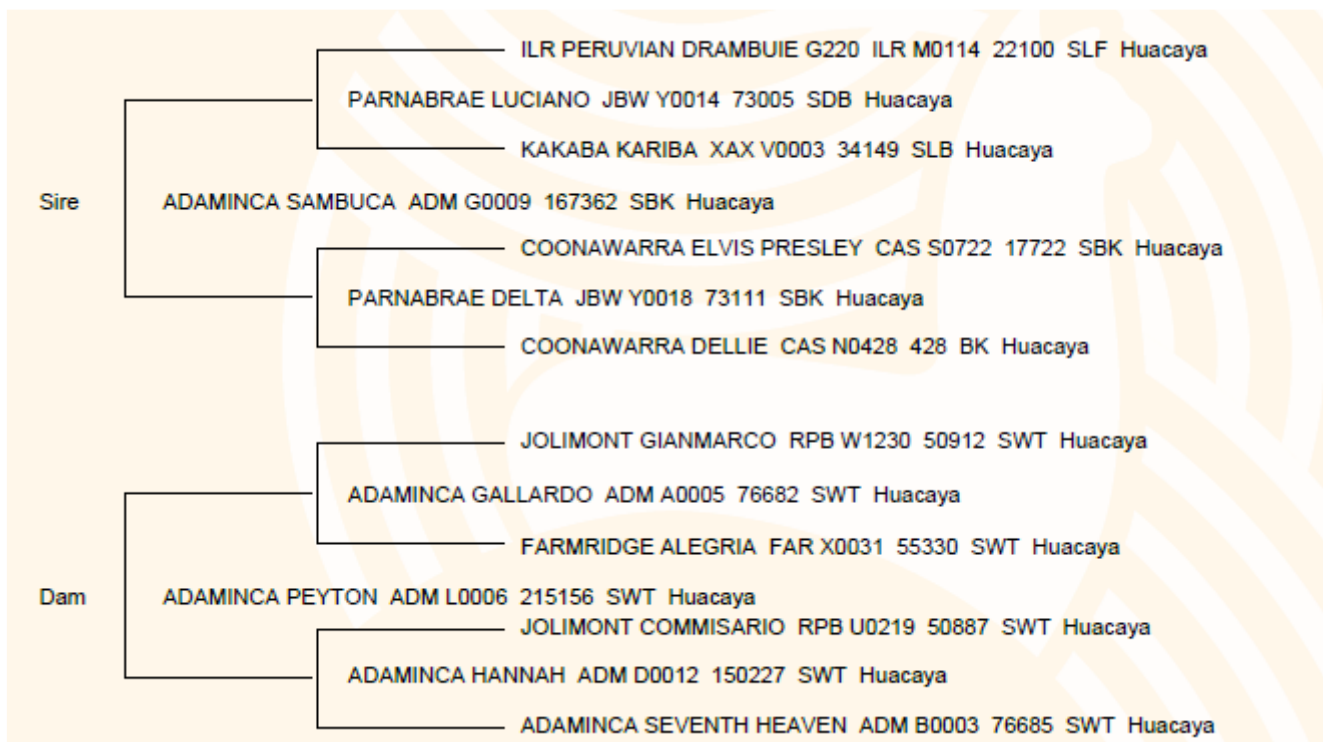

MIOSHI PARK KIERA

Date of birth: 21 May 2018

Colour: Solid Medium/Dark Fawn

Type: Female, Huacaya

IAR: 197042

| Fleece Results | 2018 |
|-----------------------|-------------|
| Micron Avg | 17.8 |
| Micron Dev | -4.5 |
| SD Micron | 4.7 |
| CV (%) | 26.4 |
| SF Micron | 18.2 |
| CF % | 98.7 |

Show Results

| Show | Class | Placing |
|---------------------|----------------------------------|---------|
| Mount Pleasant 2019 | Halter-Junior Med/Dk Fawn Female | 4 |